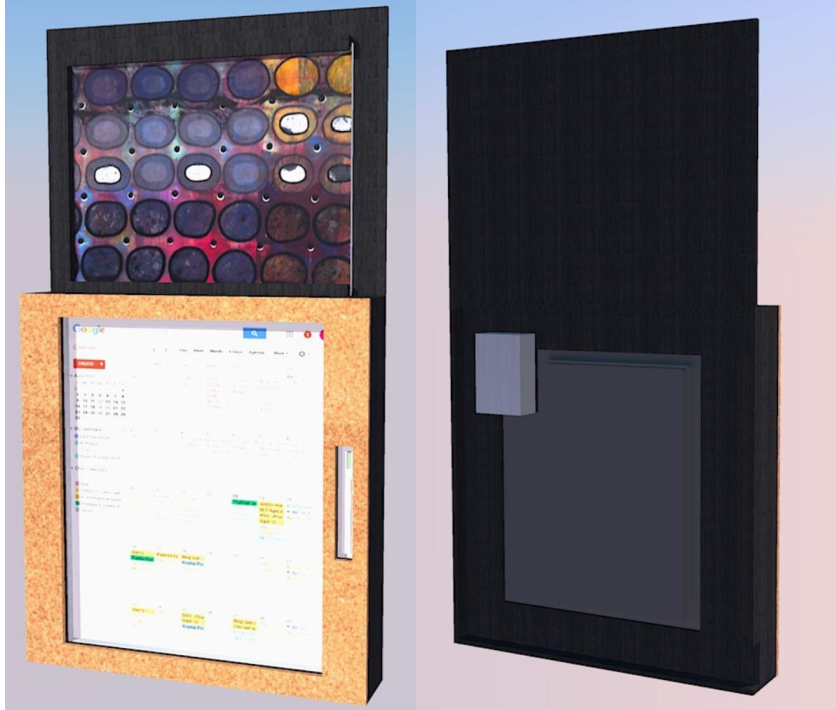

Our Initial Observations

Potential Project Areas:

Organizing/displaying career-related documents

Making kitchen cabinets more accessible

Keeping track of her appointments

Stair accessibility

The Final Product

Key Components:

- Computer monitor
- Raspberry Pi hosting Google Calendar
- Wooden frame with corkboard on front
- Space above to display artwork

Key Functions:

- Cleanly integrates with iPhone and iPad to sync all calendars
- Displays family photos as slideshow screensaver
- Displays physical images from daughter-in-law's traditional calendar